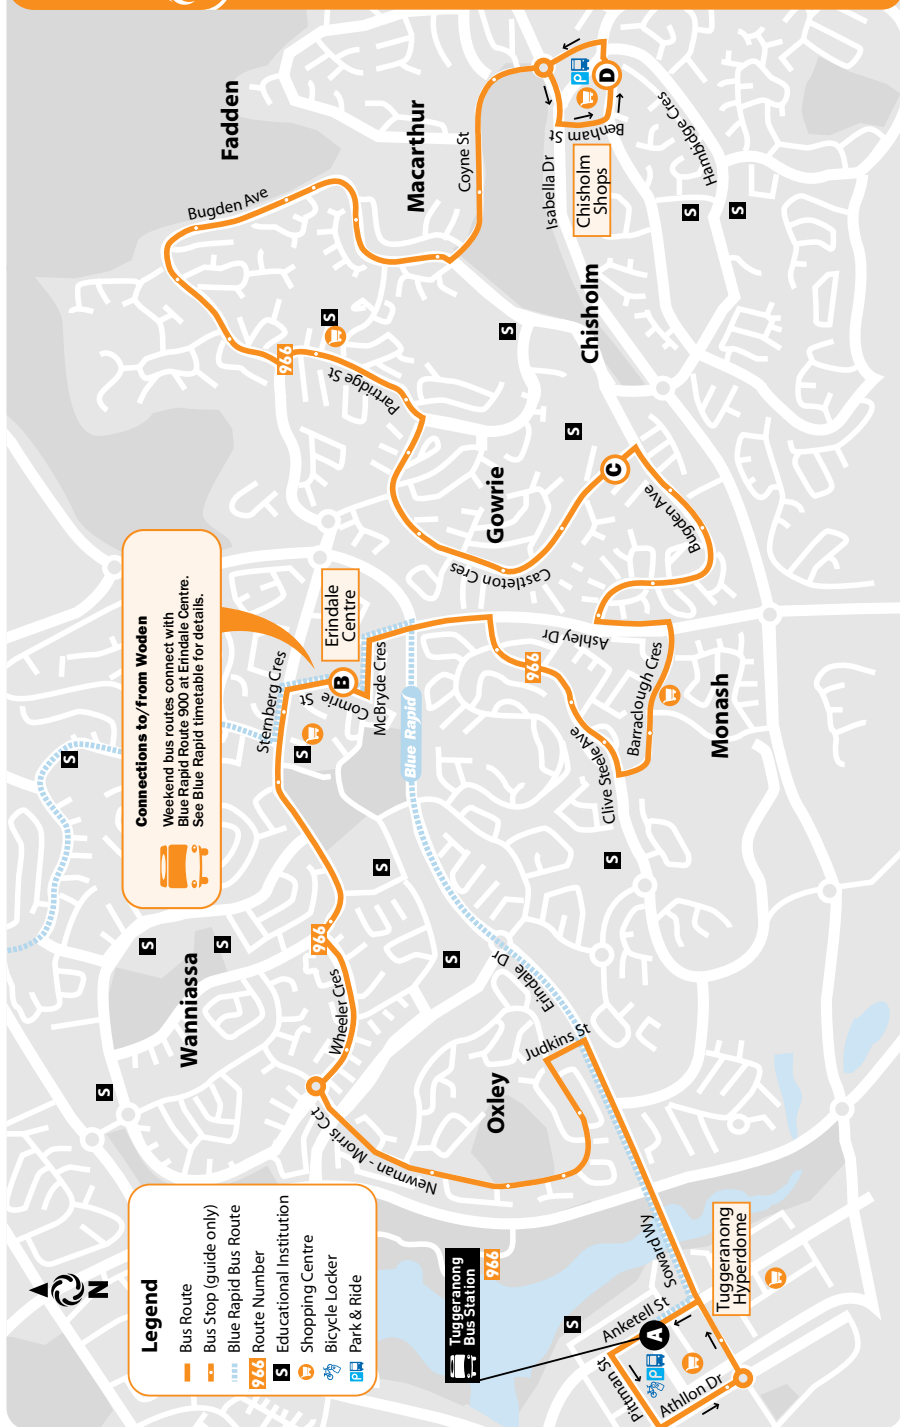

Connections to/from Woden
Weekend bus routes connect with Blue Rapid Route 900 at Erindale Centre. See Blue Rapid timetable for details.

1. **Legend**
2. Bus Route
   - Bus Stop (guide only)
   - Blue Rapid Bus Route
   - **966** Route Number
   - Educational Institution
   - Shopping Centre
   - Bicycle Locker
   - Park & Ride

Tuggeranong Bus Station
966

Tuggeranong Hyperdome

Wannaiassa

Oxley

Gowrie

Macarthur

Chisholm

Monash

Fadden

Bugden Ave

Partridge St

Stemberg Cres

Erindale Centre

McBryde Cres

Coyne St

Castleton Cres

Ridgen Ave

Ashley Dr

Clive Ave

Barracough Cres

Coyne St

Isabella Dr

Benham St

Chisholm Shops

Hartlage Cres

Judkins St

Erindale Dr

Newman - Morris Ct

Wheeler Cres

Somerville Cres

Ankerell St

Pitman St

Athlton Dr