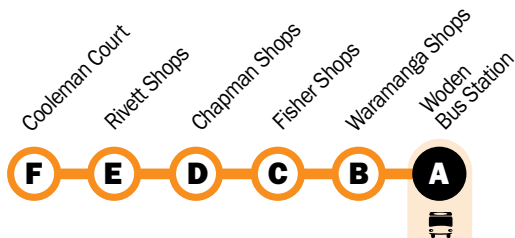

i For travel in this area on Monday to Friday please refer to separate timetables for bus routes 26/226, 27/227 and 75.

a = am morning service | p = pm afternoon, evening service

Coolleman Court - Rivett - Chapman - Fisher - Waramanga - Woden